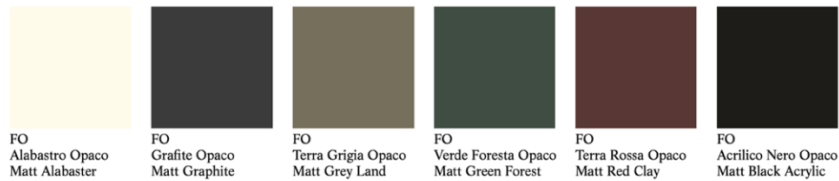

Kitchen Collection

Final Guidelines

TABLES FINISHES

Base finishes

Natisa tables continue to be available in all base finishes in the catalog.

For those looking for a detail of absolute elegance, it will still be possible to customize table and seat bases with the tone-on-tone finish, available in the following colors, but only with the Cleaf Melamine top.

RAL 6013

RAL 3005

Top finishes

FORMEX: All colors in the catalog

LAMINAM: All colors in the catalog

LINOIL: All colors in the catalog

MELAMINICO CLEAF: Only in the following colors

CHAIRS AND STOOLS COLLECTION