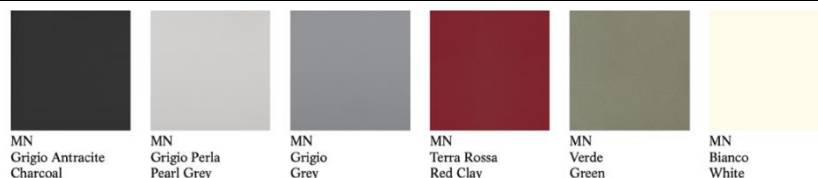

Kitchen Collection

Final Guidelines

TABLES FINISHES

Base finishes

Natisa tables continue to be available in all base finishes in the catalog.

For those looking for a detail of absolute elegance, it will still be possible to customize table and seat bases with the tone-on-tone finish, available in the following colors, but only with the Cleaf Melamine top.

RAL 6013

RAL 3005

Top finishes

FORMEX: All colors in the catalog

LAMINAM: All colors in the catalog

LINOIL: All colors in the catalog

MELAMINICO CLEAF: Only in the following colors

CHAIRS AND STOOLS COLLECTION