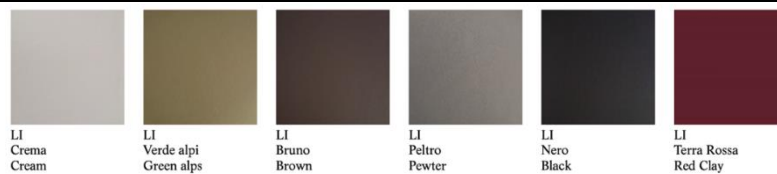

Kitchen Collection

Final Guidelines

TABLES FINISHES

Base finishes

Natisa tables continue to be available in all base finishes in the catalog.

For those looking for a detail of absolute elegance, it will still be possible to customize table and seat bases with the tone-on-tone finish, available in the following colors, but only with the Cleaf Melamine top.

RAL 6013

RAL 3005

Top finishes

FORMEX: All colors in the catalog

LAMINAM: All colors in the catalog

LINOIL: All colors in the catalog

MELAMINICO CLEAF: Only in the following colors

CHAIRS AND STOOLS COLLECTION

All chairs and stools will remain available in the catalog, with a possibility to choose from all catalog finishes.

Chairs

Betty p.75

Ciao p.75

Diana p.79

Dior p.80

Dolli p.80

Iva p.81